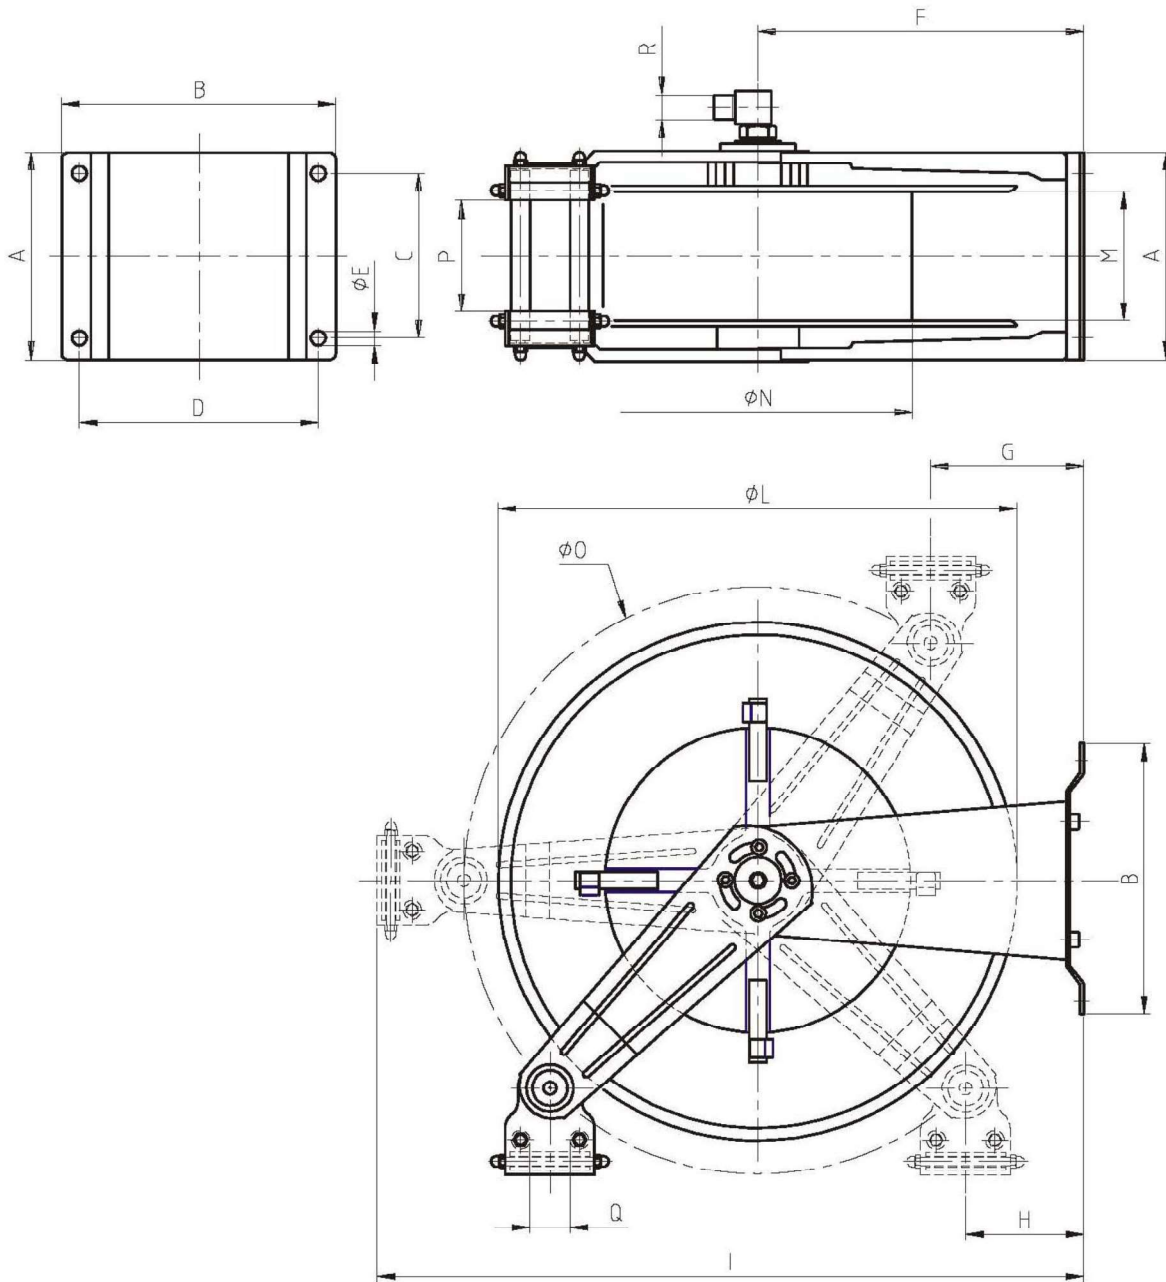

AKV3501 STAINLESS STEEL AUTOMATIC HOSE REEL

AKV3501

ST30

Max. working pressure	80 bar
Connection inlet - outlet	1" male – 3/4" male
Bore	19mm
Max. hose Ø	1"
Max. Hose length	3/4" – 20m (max. O.D. 28mm) 1" – 13m
Weight	28 Kg
Material hose reel	AISI 304 / AISI 303
Material swivel	AISI 304 Seal: VITON

Dimensions AKV3501

Art.	A	B	C	D	E	F	G	H	I	L	M	N	O	P	Q	R
AKV3501	310	295	280	263	13	315	120	107	700	540	135	310	580	105	43	1" M